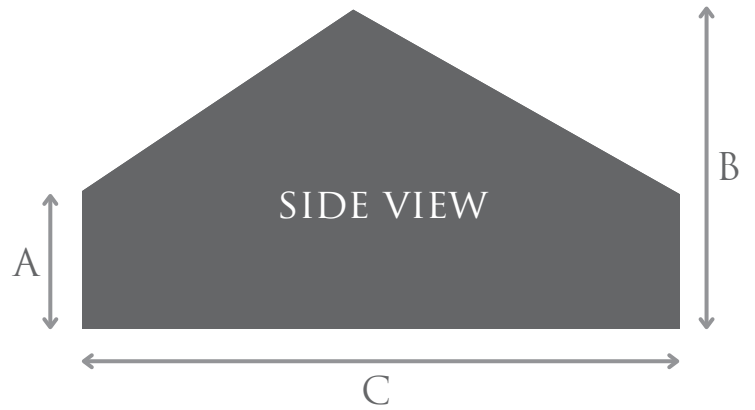

COPINGS - TWICE WEATHERED

	SIZE IN MM									
A	25MM	☐	50MM	☐	75MM	☐	100MM	☐		
B	50MM	☐	65MM	☐	75MM	☐	100MM	☐	150MM	☐
C	____				MAX WIDTH UP TO 600MM					
D	____				MAX LENGTH UP TO 900MM					
DRIP GROOVE	YES	☐	NO	☐						
QUANTITY	____									

FOR BESPOKE SIZING, CONTACT US ON:

TEL: 01995 600551

EMAIL: INFO@STONEUK.COM