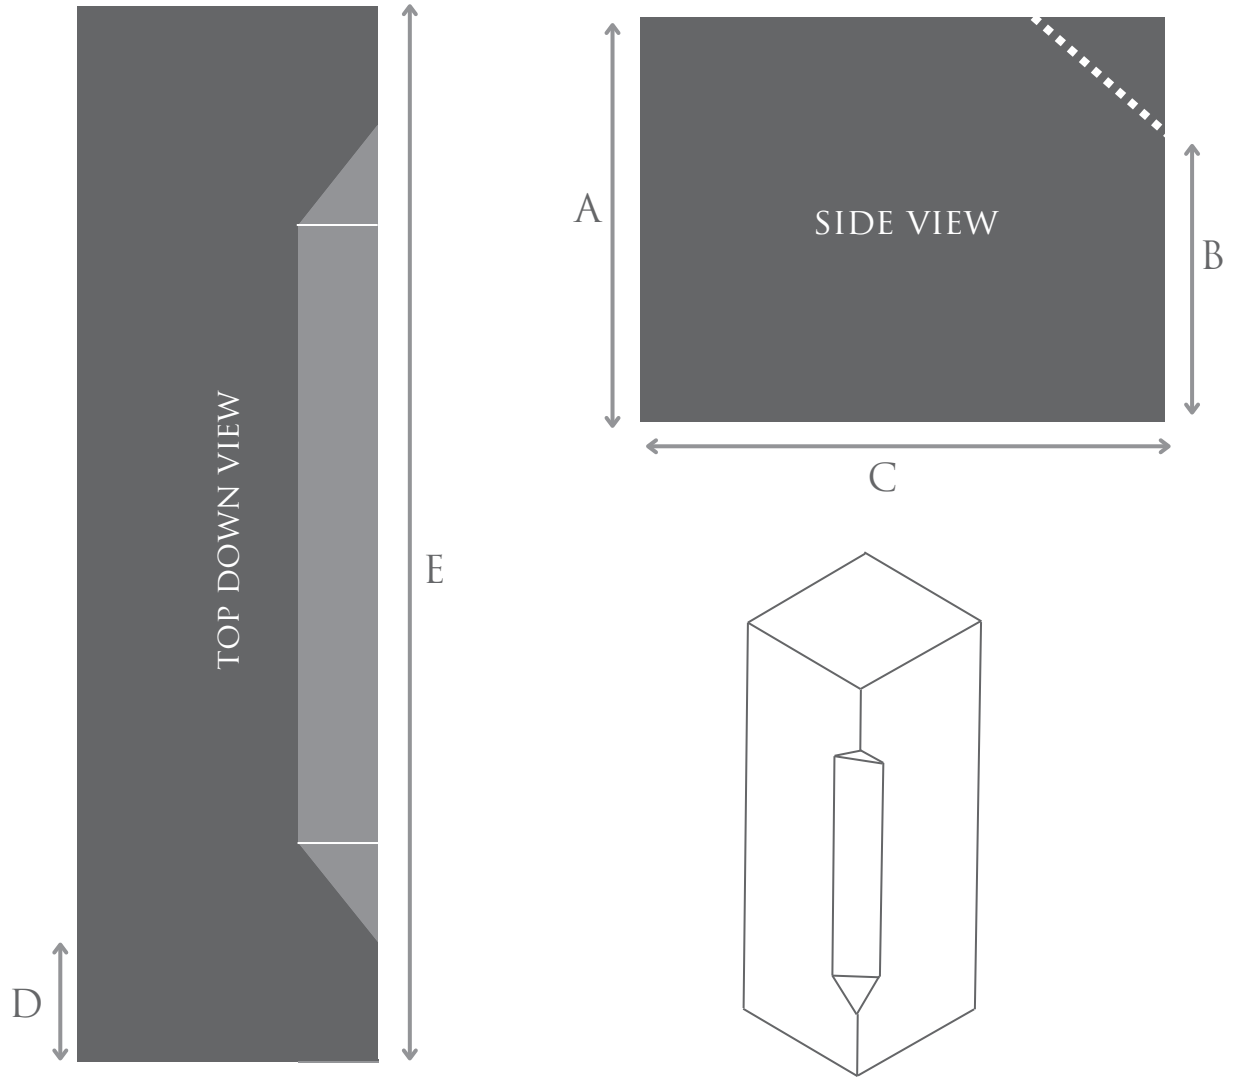

CHAMFERED JAMBS SIZING

	SIZE IN MM	
A	100MM	
B	80MM	
C	100MM ☐	150MM ☐
D	100MM	
E	____	MAX LENGTH UP TO 2100MM
QUANTITY	____	

FOR BESPOKE SIZING, CONTACT US ON:

TEL: 01995 600551

EMAIL: INFO@STONEUK.COM