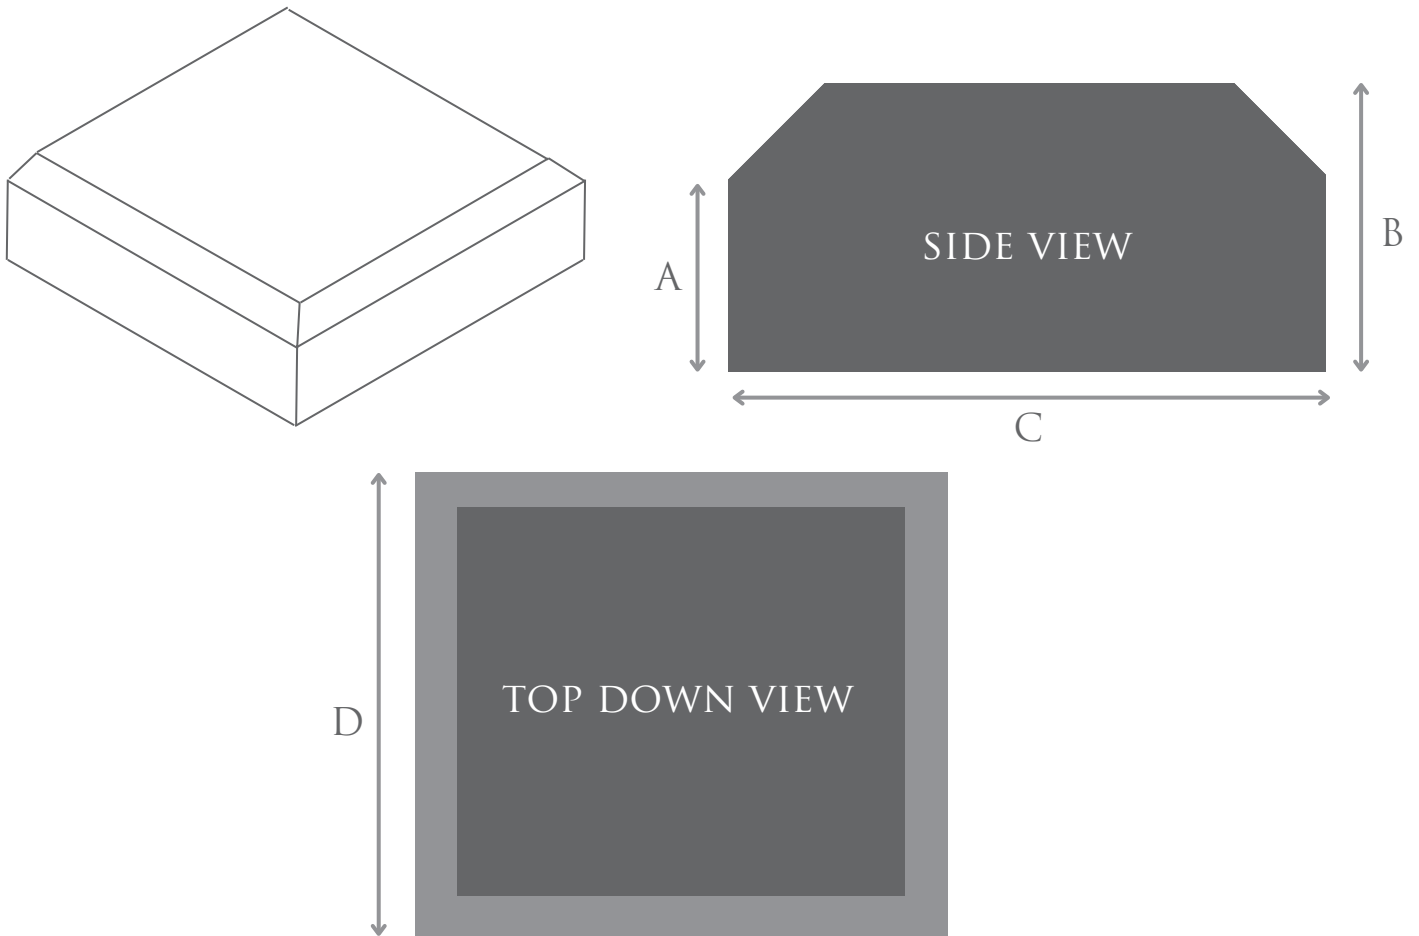

PILLAR CAPS CHAMFER SIZING

	SIZE IN MM					
A	50MM	☐	75MM	☐	100MM	☐
B	75MM	☐	100MM	☐	150MM	☐
C	____				MAX LENGTH UP TO 600MM	
D	____				MAX WIDTH UP TO 600MM	
DRIP GROOVE	YES	☐	NO	☐		
QUANTITY	____					

FOR BESPOKE SIZING, CONTACT US ON:

TEL: 01995 600551

EMAIL: INFO@STONEUK.COM