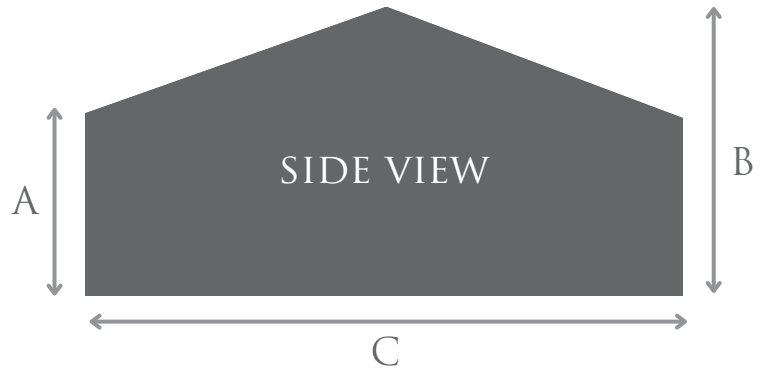

PILLAR CAPS FOUR TIMES WEATHERED SIZING

	SIZE IN MM					
A	50MM	☐	75MM	☐	100MM	☐
B	75MM	☐	100MM	☐	150MM	☐
C	____				MAX LENGTH UP TO 600MM	
D	____				MAX WIDTH UP TO 600MM	
DRIP GROOVE	YES	☐	NO	☐		
QUANTITY	____					

FOR BESPOKE SIZING, CONTACT US ON:

TEL: 01995 600551

EMAIL: INFO@STONEUK.COM