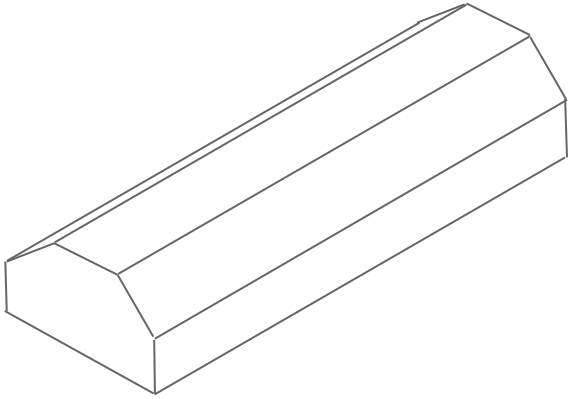

COPINGS - CHAMFER

	SIZE IN MM									
A	25MM	☐	50MM	☐	75MM	☐	100MM	☐		
B	50MM	☐	65MM	☐	75MM	☐	100MM	☐	150MM	☐
C	____				MAX WIDTH UP TO 600MM					
D	____				MAX LENGTH UP TO 900MM					
DRIP GROOVE	YES	☐	NO	☐						
QUANTITY	____									

FOR BESPOKE SIZING, CONTACT US ON:

TEL: 01995 600551

EMAIL: INFO@STONEUK.COM