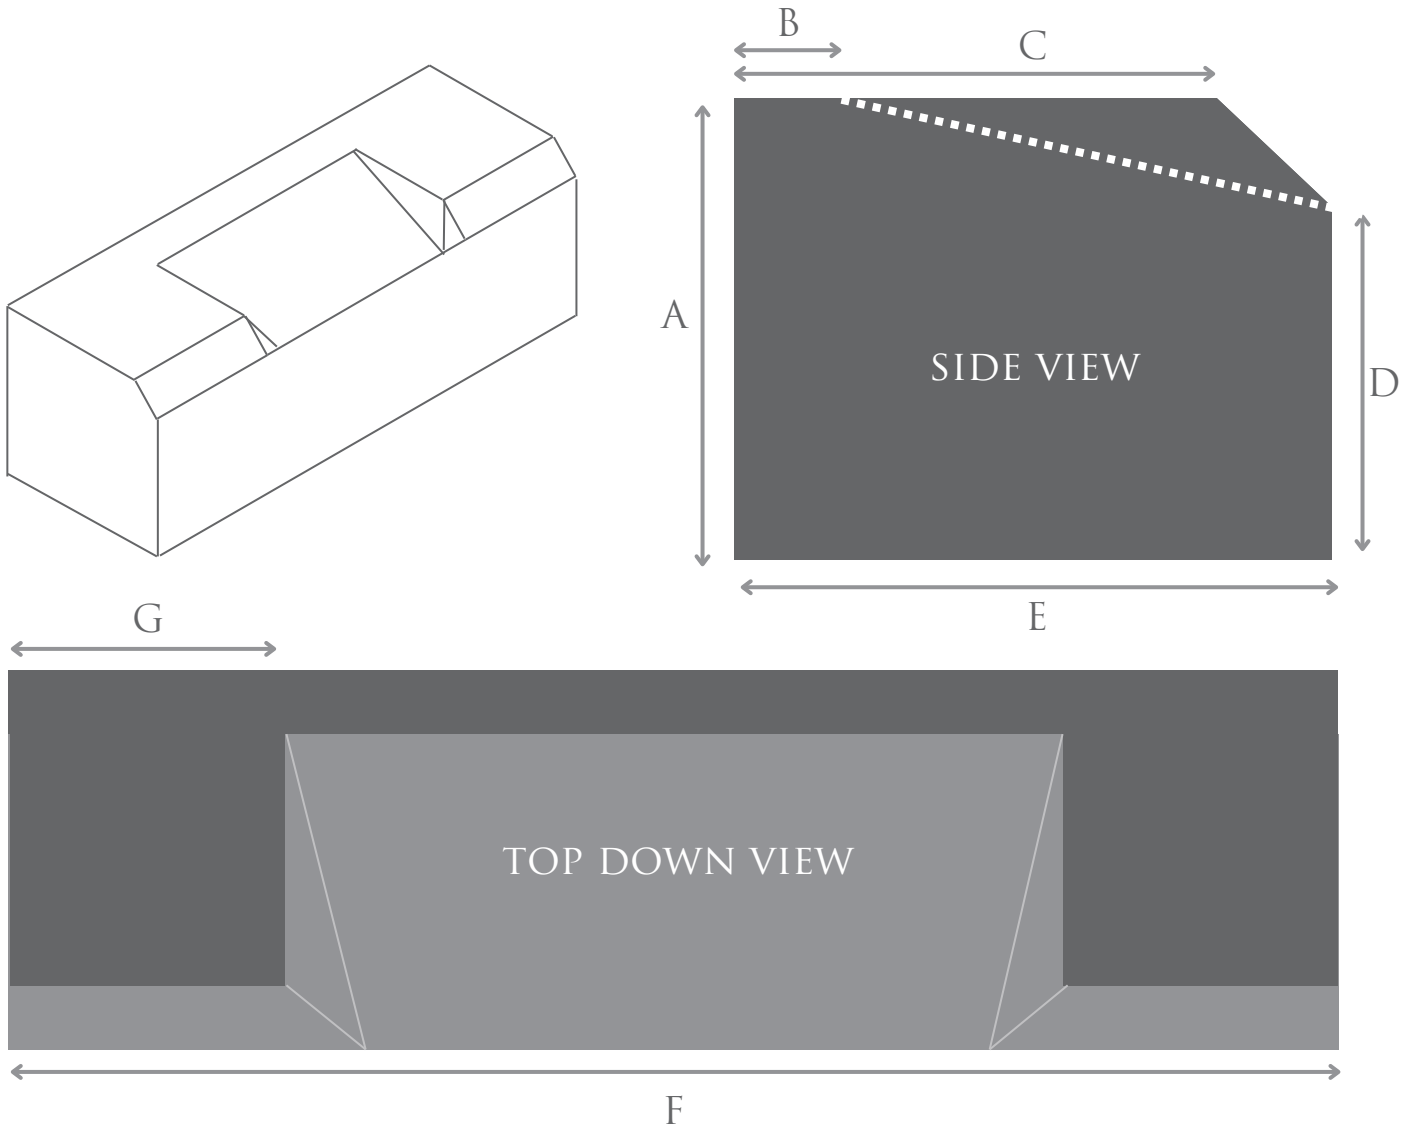

STOOLED CILL SIZING

	SIZE IN MM	
A	140MM	
B	30MM	
C	100MM	
D	120MM	
E	150MM	
F	____	MAX LENGTH UP TO 2100MM
G	100MM ☐	150MM ☐
QUANTITY	____	
DRIP GROOVE	YES ☐	NO ☐