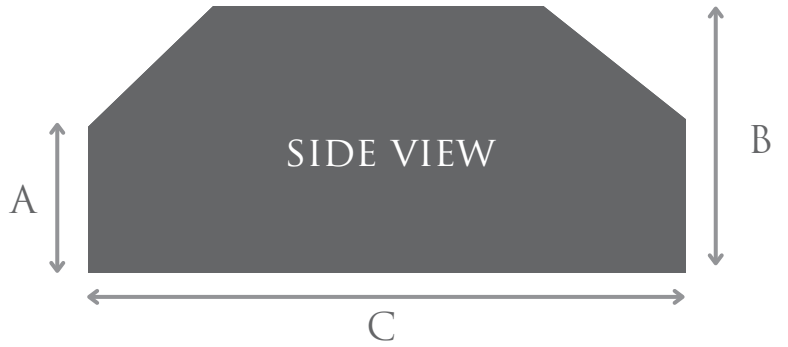

COPINGS - CHAMFER

	SIZE IN MM									
A	25MM	☐	50MM	☐	75MM	☐	100MM	☐		
B	50MM	☐	65MM	☐	75MM	☐	100MM	☐	150MM	☐
C	____				MAX WIDTH UP TO 600MM					
D	____				MAX LENGTH UP TO 900MM					
DRIP GROOVE	YES	☐	NO	☐						
QUANTITY	____									

FOR BESPOKE SIZING, CONTACT US ON:

TEL: 01995 600551

EMAIL: INFO@STONEUK.COM