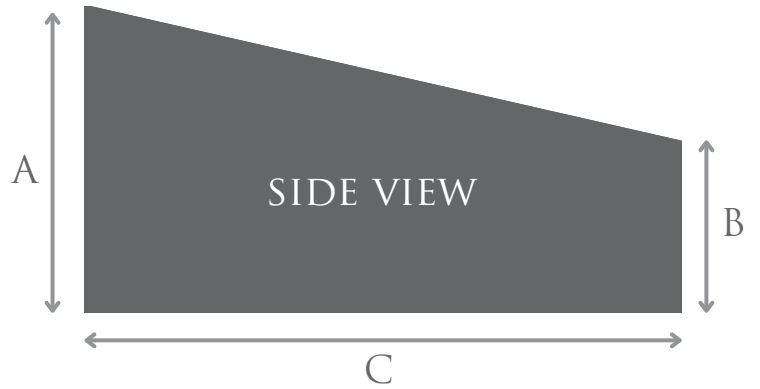

COPINGS - ONCE WEATHERED

	SIZE IN MM				
A	50MM ☐	65MM ☐	75MM ☐	100MM ☐	150MM ☐
B	25MM ☐	50MM ☐	75MM ☐	100MM ☐	
C	____				MAX WIDTH UP TO 600MM
D	____				MAX LENGTH UP TO 900MM
DRIP GROOVE	YES ☐	NO ☐			
QUANTITY	____				

FOR BESPOKE SIZING, CONTACT US ON:

TEL: 01995 600551

EMAIL: INFO@STONEUK.COM