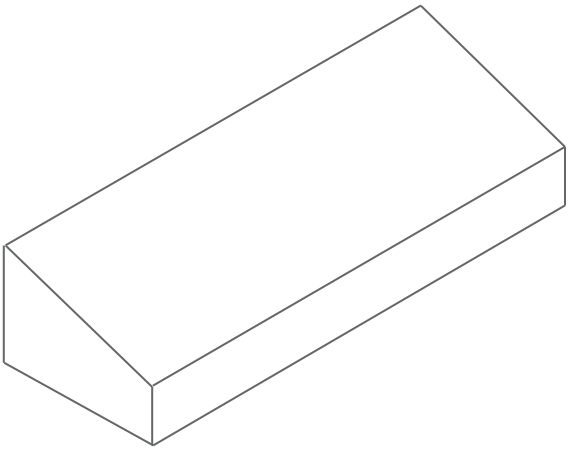

COPINGS - ONCE WEATHERED

	SIZE IN MM				
A	50MM ☐	65MM ☐	75MM ☐	100MM ☐	150MM ☐
B	25MM ☐	50MM ☐	75MM ☐	100MM ☐	
C	____				MAX WIDTH UP TO 600MM
D	____				MAX LENGTH UP TO 900MM
DRIP GROOVE	YES ☐	NO ☐			
QUANTITY	____				

FOR BESPOKE SIZING, CONTACT US ON:

TEL: 01995 600551

EMAIL: INFO@STONEUK.COM