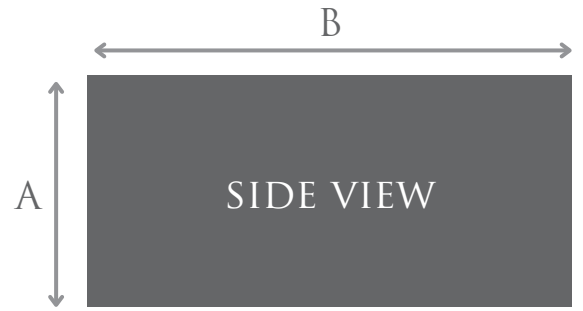

SAWN COPINGS

	SIZE IN MM				
A	50MM ☐	65MM ☐	75MM ☐	100MM ☐	150MM ☐
B	____			MAX WIDTH UP TO 600MM	
C	____			MAX LENGTH UP TO 900MM	
DRIP GROOVE	YES ☐	NO ☐			
QUANTITY	____				

FOR BESPOKE SIZING, CONTACT US ON:

TEL: 01995 600551

EMAIL: INFO@STONEUK.COM