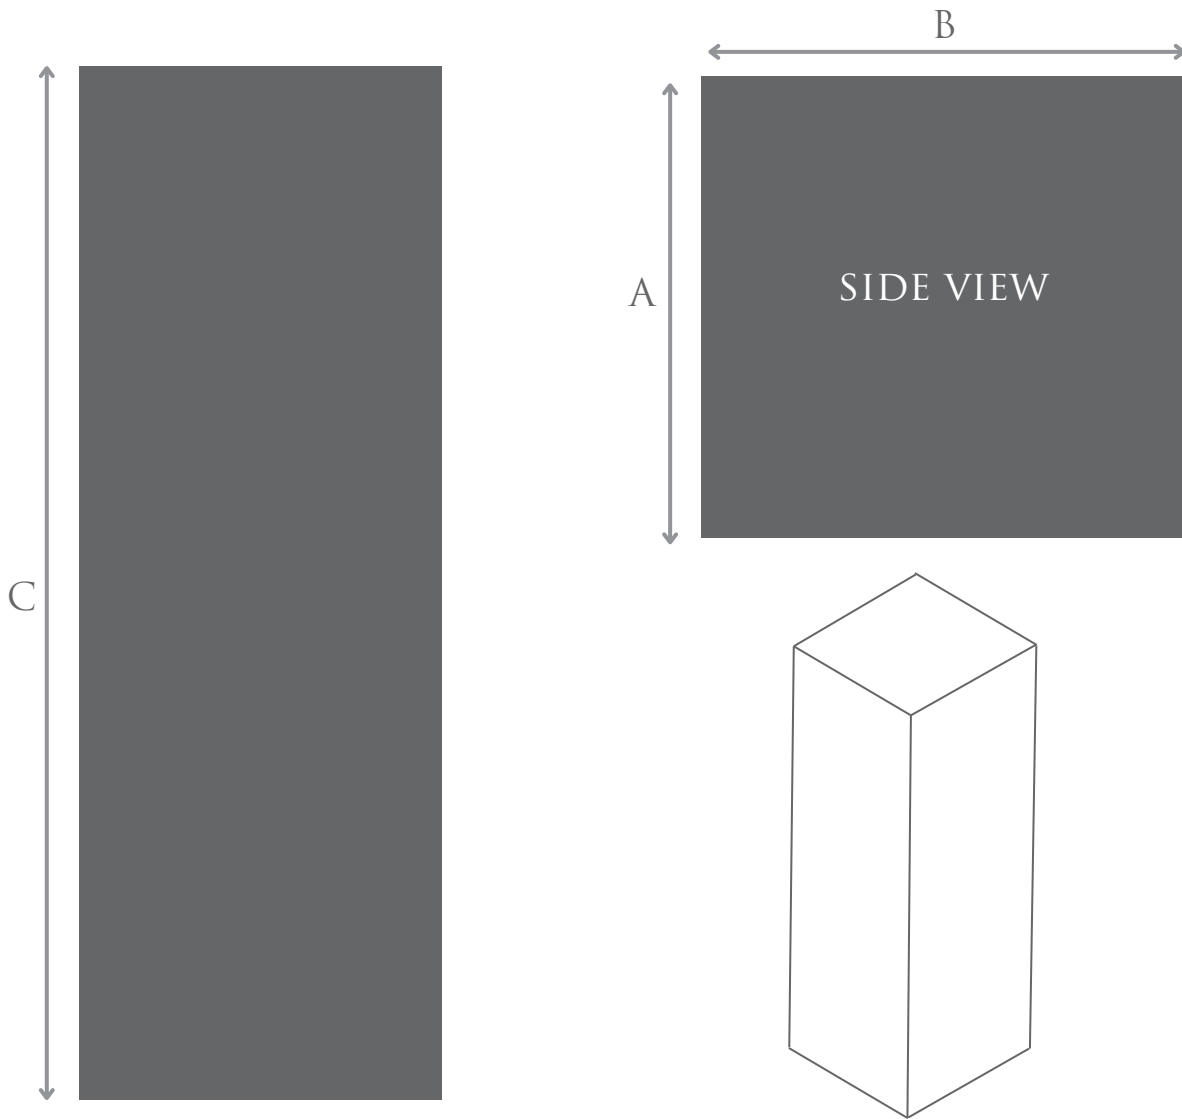

JAMBS / MULLIONS SIZING

	SIZE IN MM	
A	100MM	
B	100MM ☐	150MM ☐
C	____	MAX LENGTH UP TO 2100MM
QUANTITY	____	

FOR BESPOKE SIZING, CONTACT US ON:

TEL: 01995 600551

EMAIL: INFO@STONEUK.COM