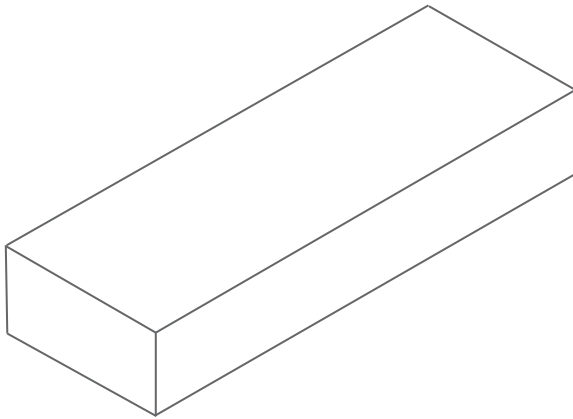

SAWN COPINGS

	SIZE IN MM				
A	50MM ☐	65MM ☐	75MM ☐	100MM ☐	150MM ☐
B	____			MAX WIDTH UP TO 600MM	
C	____			MAX LENGTH UP TO 900MM	
DRIP GROOVE	YES ☐	NO ☐			
QUANTITY	____				

FOR BESPOKE SIZING, CONTACT US ON:

TEL: 01995 600551

EMAIL: INFO@STONEUK.COM