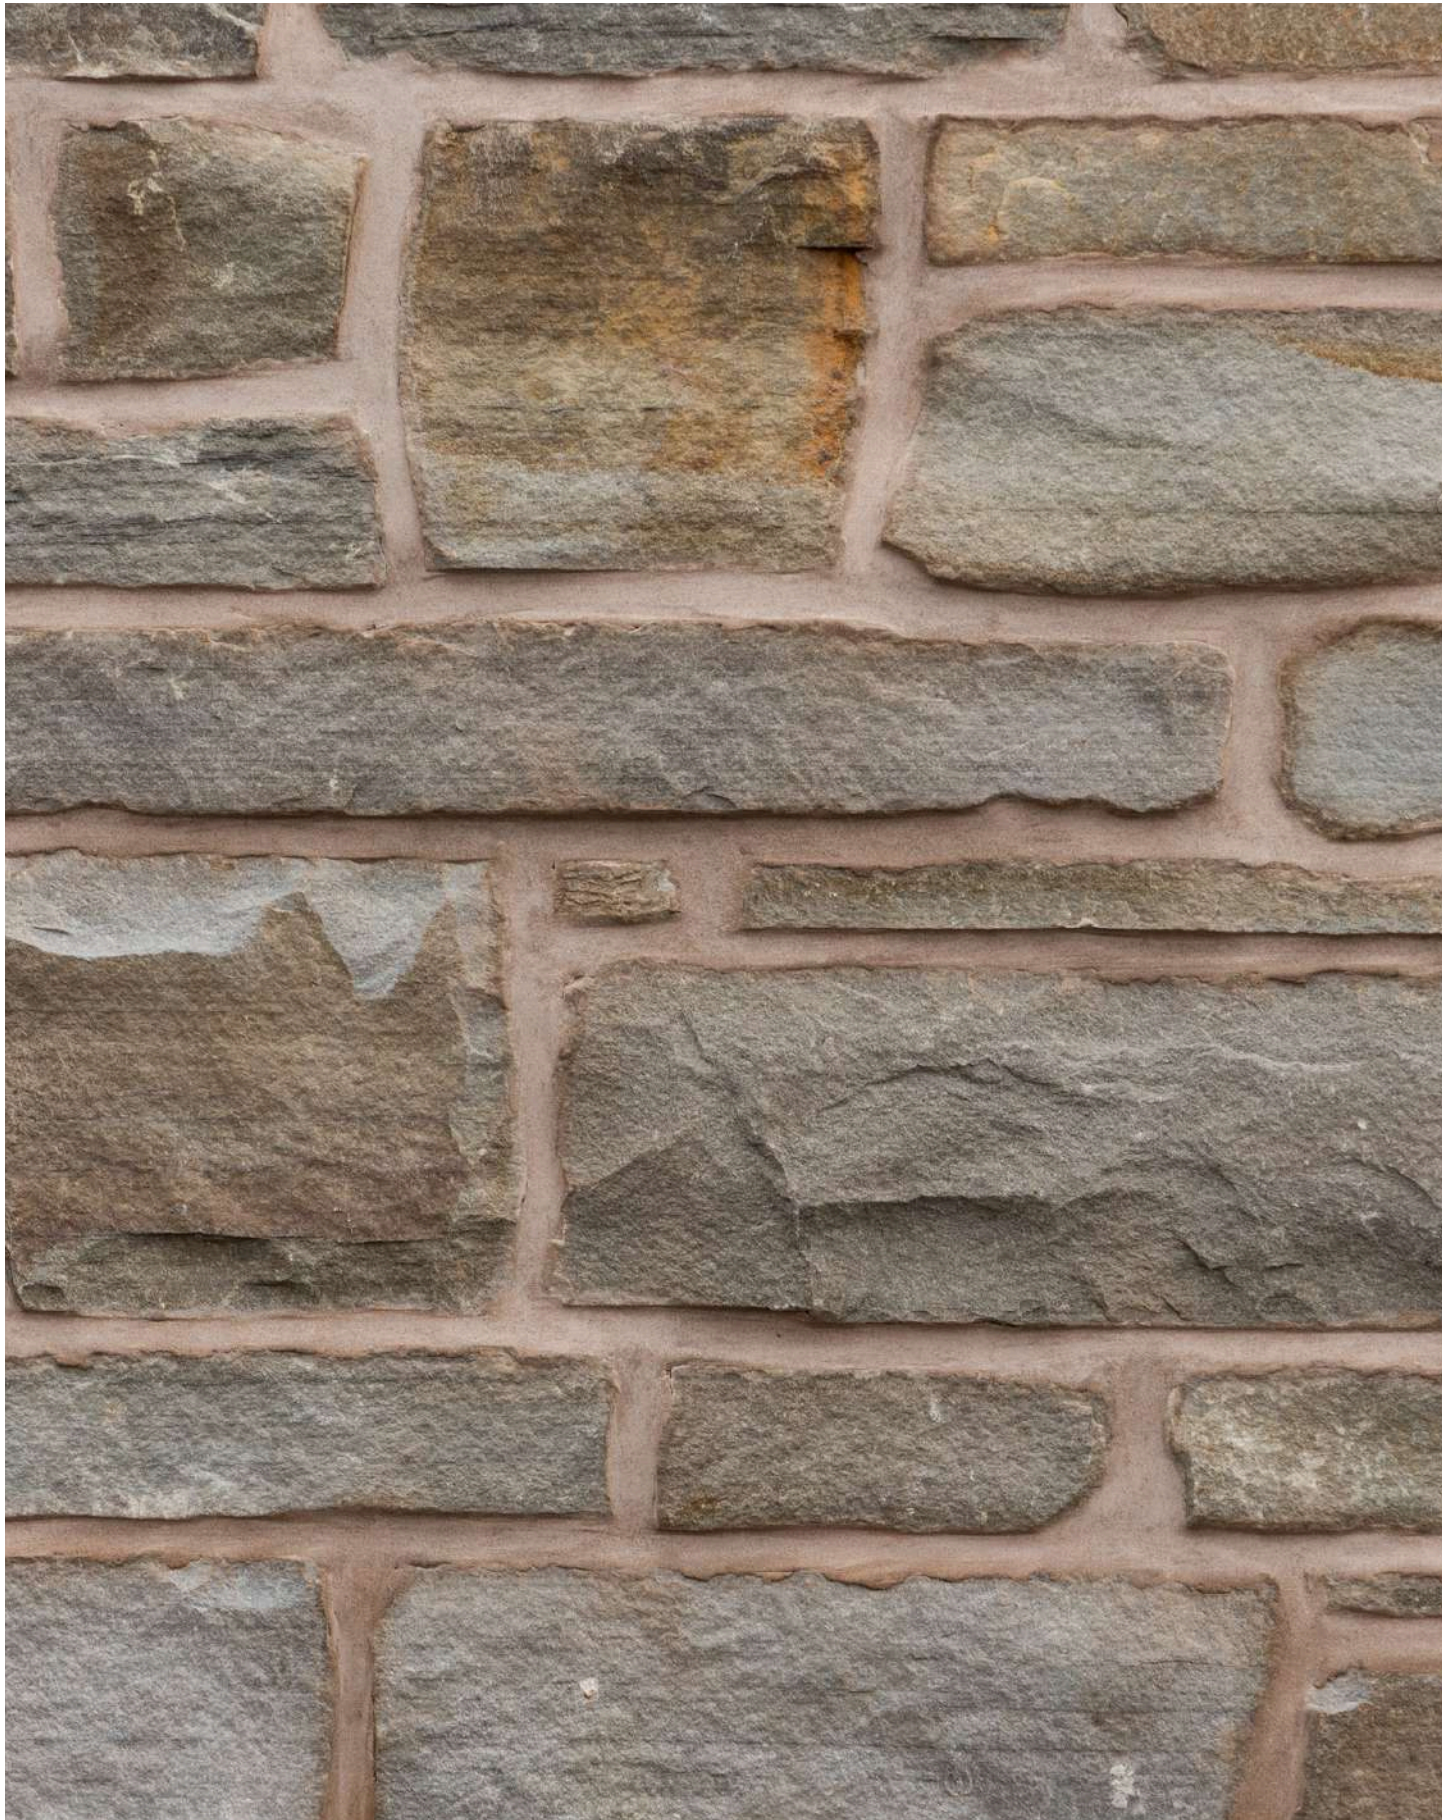

FAIRFIELD RANDOM WALLING

Our Fairfield range of stone walling creates a timeless look in both internal and external spaces. The medium grey tones leads to a striking focal point in any project.

FORMATS & COVERAGE

Format	100mm x 125mm (approx)
Unit Sold	Bulk Bag
Coverage	4m²

COLOUR VARIATION

Medium