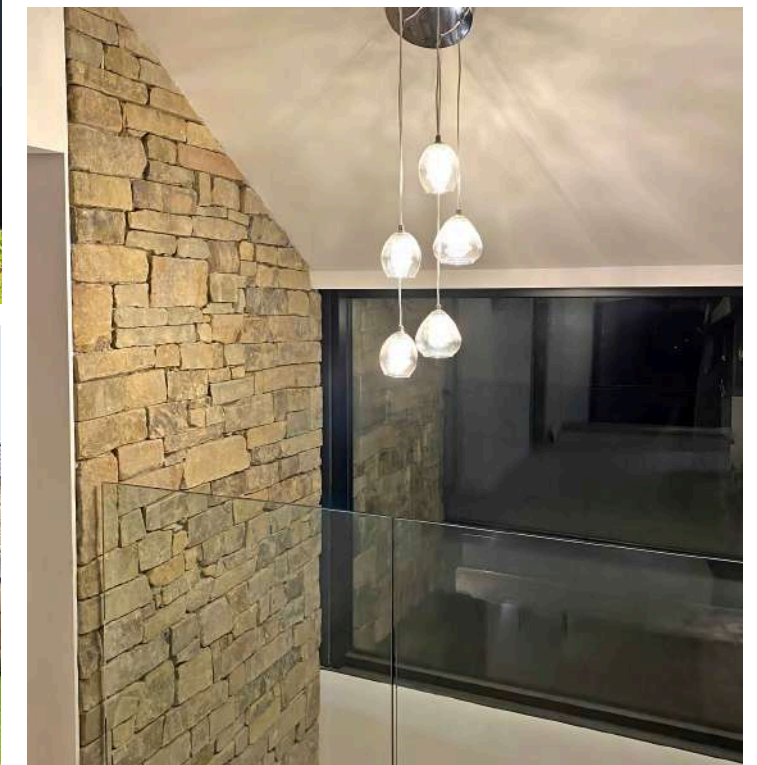

WHAT MAKES OUR STONE WALLING & CLADDING SPECIAL?

1. All British Materials

All our natural stone walling and cladding are sourced locally, ensuring the highest quality and authenticity. By using local materials, we support the British economy and guarantee that our products are environmentally responsible, reducing the carbon footprint associated with long-distance transportation.

2. Handcrafted by Stone UK

Each piece of our natural stone walling & cladding is meticulously handcrafted by our skilled artisans at Stone UK. Our team combines traditional craftsmanship with modern techniques to create products that are both beautiful and durable. This hands-on approach ensures that each stone is unique, reflecting the natural beauty and character of the raw material.

3. Environmentally Sustainable

Using locally sourced British stone not only supports local communities but also promotes sustainability. Our natural stone is an eco-friendly choice, with minimal environmental impact compared to imported materials. By choosing our products, you are making a conscious decision to support sustainable practices and reduce your environmental footprint.