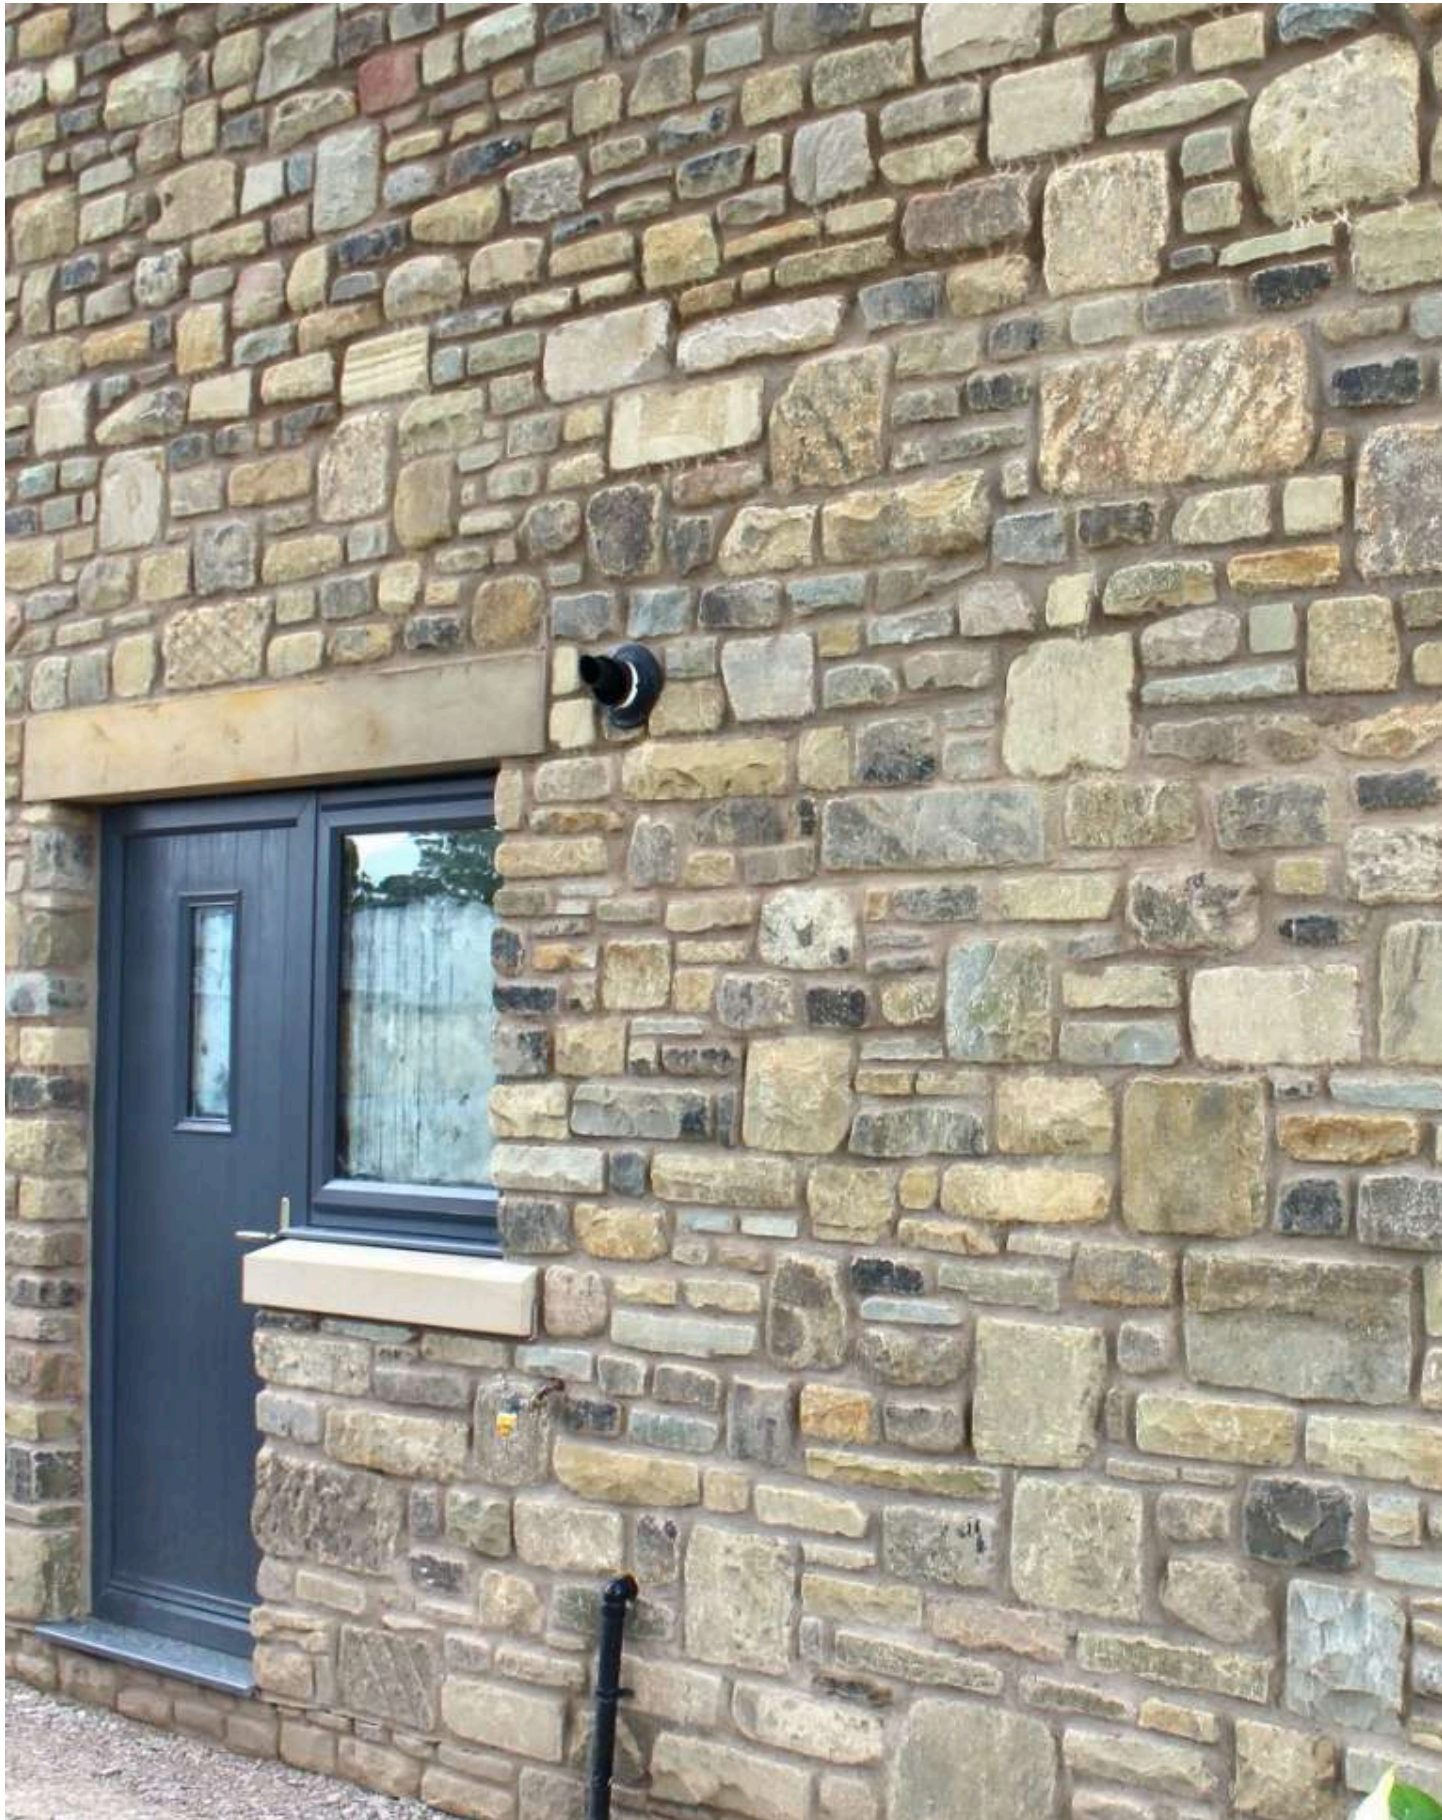

RECLAIMED RANDOM WALLING

With its brimming character and completely unique finish, our Reclaimed Walling brings the rich history and natural weathering of old English houses to your building project.

FORMATS & COVERAGE

Format	100mm x 125mm (approx)
Unit Sold	Bulk Bag
Coverage	4m²

COLOUR VARIATION

High