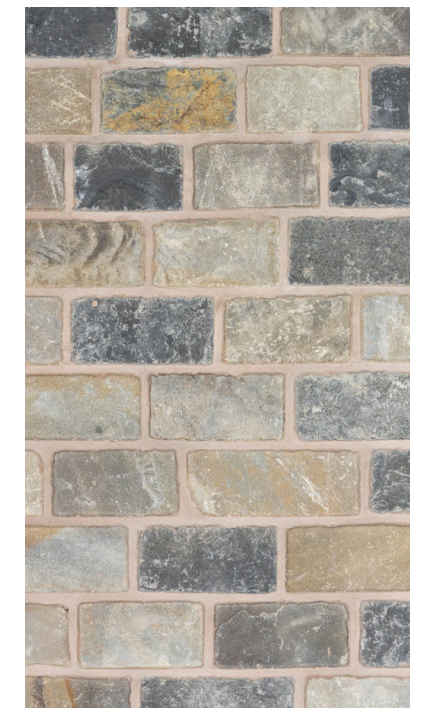

FORMATS & COVERAGE

Speak to a member of staff for more information

COLOUR VARIATION

High

STONE COBBLES & SETTS

In this section:

- Fairfield Riven Stone Setts
- Bronte Riven Stone Setts
- Reclaimed Oblong Stone Setts
- Reclaimed Oblong Stone Setts – Second Face
- Reclaimed Stone Setts
- Reclaimed Stone Setts – Second Face
- Buff Mix Stone Stackers
- Buff Mix Tumbled Setts
- Reclaimed Granite Cubes
- Mortar, Sealers & Finishes

COLOUR VARIATION

High

Grey

Black

Mixed

BRONTE RIVEN STONE SETTS

Warm beige and sandy tones combined with a weathered and rustic aesthetic making it an ideal choice for projects blending natural materials with a classic architectural style.