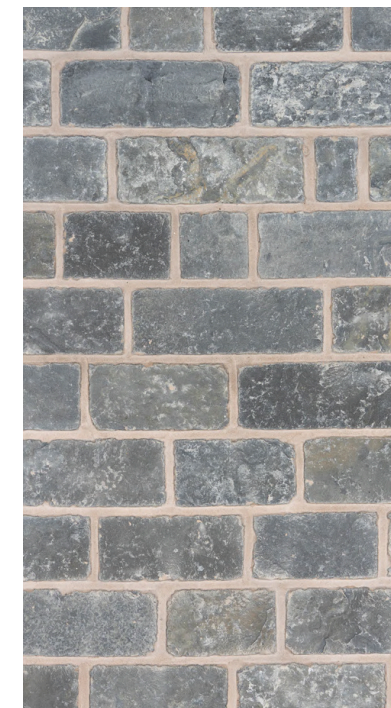

FORMATS & COVERAGE

Speak to a member of staff for more information

COLOUR VARIATION

High

STONE COBBLES & SETTS

In this section:

- Fairfield Riven Stone Setts
- Bronte Riven Stone Setts
- Reclaimed Oblong Stone Setts
- Reclaimed Oblong Stone Setts – Second Face
- Reclaimed Stone Setts
- Reclaimed Stone Setts – Second Face
- Buff Mix Stone Stackers
- Buff Mix Tumbled Setts
- Reclaimed Granite Cubes
- Mortar, Sealers & Finishes

COLOUR VARIATION

High

Grey

Black

Mixed

BRONTE RIVEN STONE SETTS

Warm beige and sandy tones combined with a weathered and rustic aesthetic making it an ideal choice for projects blending natural materials with a classic architectural style.