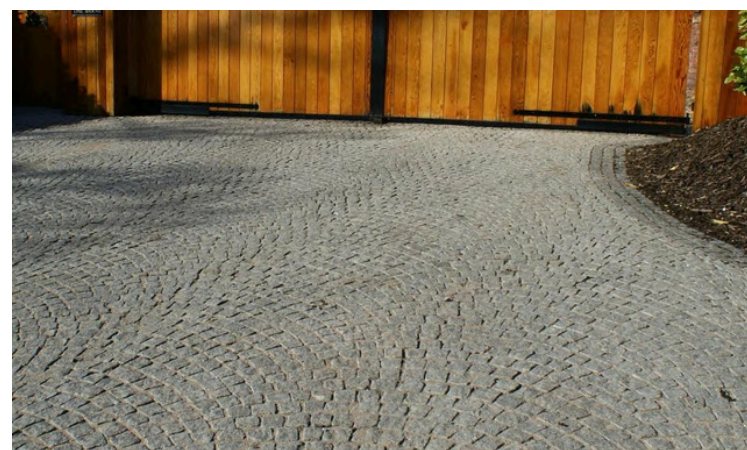

WHAT MAKES OUR STONE PAVING & SETTS SPECIAL?

1. All British Materials

All our natural stone setts and paving are sourced locally, ensuring the highest quality and authenticity. By using local materials, we support the British economy and guarantee that our products are environmentally responsible, reducing the carbon footprint associated with long-distance transportation.

2. Handcrafted by Stone UK

Each piece of our natural stone setts and paving is meticulously handcrafted by our skilled artisans at Stone UK. Our team combines traditional craftsmanship with modern techniques to create products that are both beautiful and durable. This hands-on approach ensures that each stone is unique, reflecting the natural beauty and character of the raw material.

3. Environmentally Sustainable

Using locally sourced British stone not only supports local communities but also promotes sustainability. Our natural stone is an eco-friendly choice, with minimal environmental impact compared to imported materials. By choosing our products, you are making a conscious decision to support sustainable practices and reduce your environmental footprint.