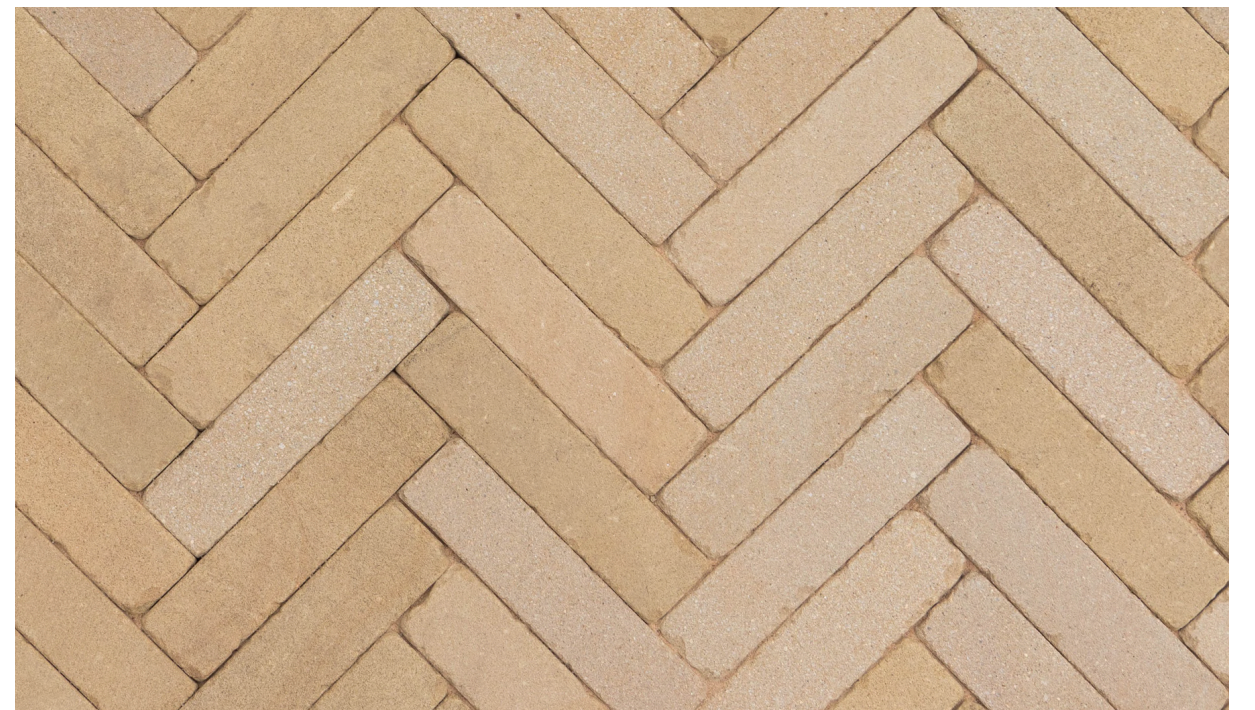

COLOUR VARIATION

Medium