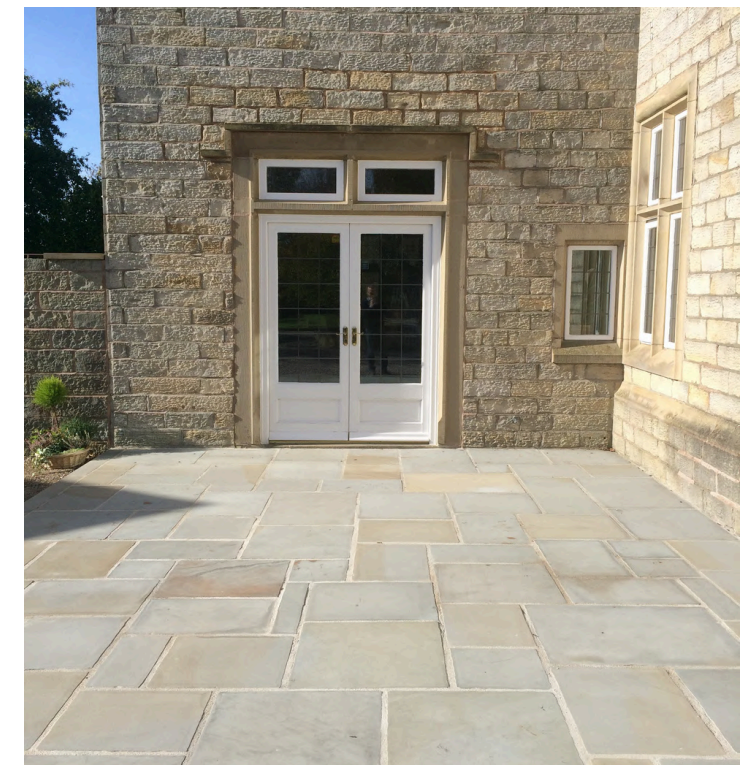

WHAT MAKES OUR STONE PAVING & SETTS SPECIAL?

1. All British Materials

All our natural stone setts and paving are sourced locally, ensuring the highest quality and authenticity. By using local materials, we support the British economy and guarantee that our products are environmentally responsible, reducing the carbon footprint associated with long-distance transportation.

2. Handcrafted by Stone UK

Each piece of our natural stone setts and paving is meticulously handcrafted by our skilled artisans at Stone UK. Our team combines traditional craftsmanship with modern techniques to create products that are both beautiful and durable. This hands-on approach ensures that each stone is unique, reflecting the natural beauty and character of the raw material.

3. Environmentally Sustainable

Using locally sourced British stone not only supports local communities but also promotes sustainability. Our natural stone is an eco-friendly choice, with minimal environmental impact compared to imported materials. By choosing our products, you are making a conscious decision to support sustainable practices and reduce your environmental footprint.