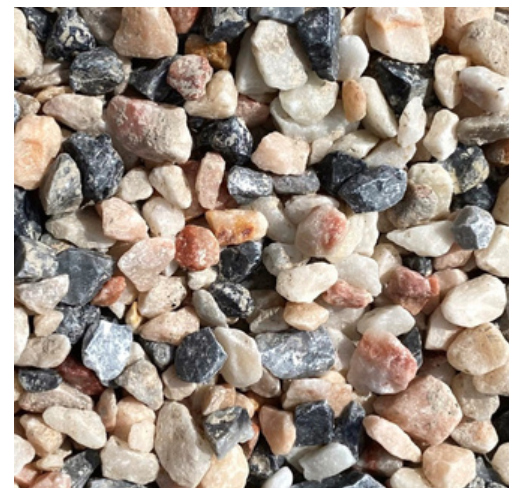

# GRAVEL & AGGREGATES

Cotswold Gold Gravel 20mm

Polar White Marble Gravel  
20mm

Golden Gravel 20mm

Dove Grey Limestone Gravel  
20mm

Cotswold Buff Chippings  
20mm

Dove Grey Limestone Gravel  
10mm

Polar White Marble Gravel  
10mm

Black Ice Gravel 20mm

Cotswold Gold Gravel 14mm

Rhinegold Gravel 10mm

Alpine Blue Gravel 20mm

Flamenco Gravel Chippings  
20mm

Cotswold Golden Path 10mm  
Dust

Pea Gravel 6-14mm

Pea Gravel 10-20mm

# GRAVEL & AGGREGATES

Cheshire Pink Gravel 20mm

Green Granite Gravel 20mm

Golden Gravel 6-10mm

Charcoal Granite Gravel 10mm

Charcoal Granite Gravel 20mm

Red Granite Gravel 20mm

Lomond Gravel 20mm

Silver Blue Granite Gravel  
14mm

Multi Spar Gravel 10mm

Rose Gold Glass Chippings 10-  
20mm

Aquamarine Glass Chippings  
10-20mm

Emerald Glass Chippings 10-  
20mm

Jet Black Glass Chippings 10-  
20mm

Clear Glass Chippings 10-  
20mm