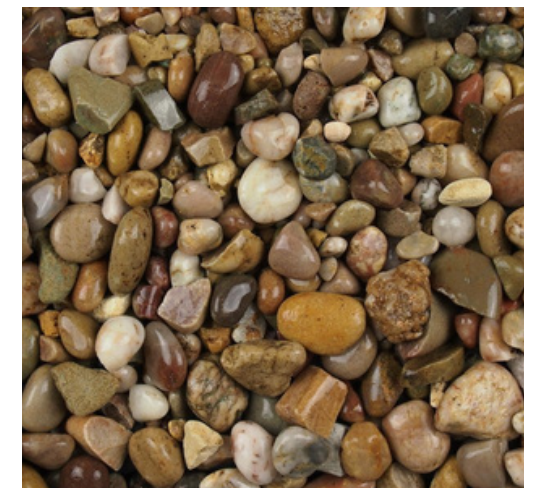

# GRAVEL & AGGREGATES

Cotswold Gold Gravel 20mm

Polar White Marble Gravel  
20mm

Golden Gravel 20mm

Dove Grey Limestone Gravel  
20mm

Cotswold Buff Chippings  
20mm

Dove Grey Limestone Gravel  
10mm

Polar White Marble Gravel  
10mm

Black Ice Gravel 20mm

Cotswold Gold Gravel 14mm

Rhinegold Gravel 10mm

Alpine Blue Gravel 20mm

Flamenco Gravel Chippings  
20mm

Cotswold Golden Path 10mm  
Dust

Pea Gravel 6-14mm

Pea Gravel 10-20mm

# GRAVEL & AGGREGATES

Cheshire Pink Gravel 20mm

Green Granite Gravel 20mm

Golden Gravel 6-10mm

Charcoal Granite Gravel 10mm

Charcoal Granite Gravel 20mm

Red Granite Gravel 20mm

Lomond Gravel 20mm

Silver Blue Granite Gravel  
14mm

Multi Spar Gravel 10mm

Rose Gold Glass Chippings 10-  
20mm

Aquamarine Glass Chippings  
10-20mm

Emerald Glass Chippings 10-  
20mm

Jet Black Glass Chippings 10-  
20mm

Clear Glass Chippings 10-  
20mm