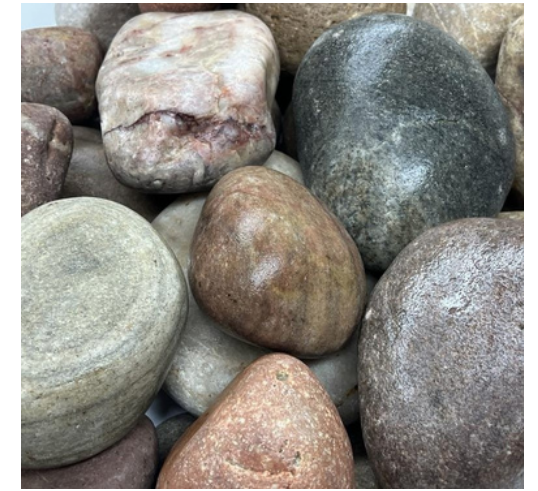

Silver Blue Granite Gravel  
14mm

Multi Spar Gravel 10mm

Rose Gold Glass Chippings 10-  
20mm

Aquamarine Glass Chippings  
10-20mm

Emerald Glass Chippings 10-  
20mm

Jet Black Glass Chippings 10-  
20mm

Clear Glass Chippings 10-  
20mm

# GARDEN PEBBLES & COBBLES

Polar White Cobbles 40-80mm

Polar White Pebbles 20-50mm

Scottish Cobbles 50-80mm

Scottish Pebbles 20-40mm

Scottish Cobbles 80-120mm

Beach Cobbles

Pea Pebbles 20-60mm