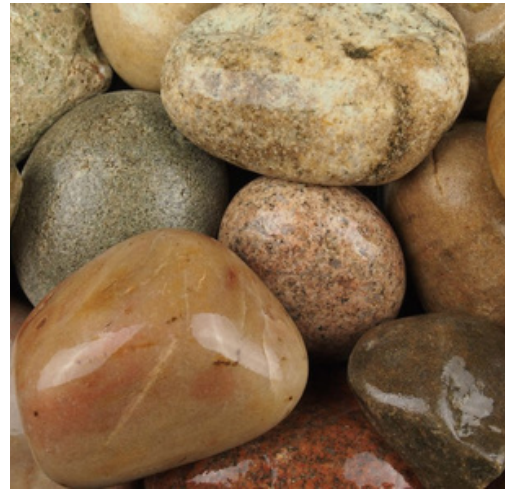

Silver Blue Granite Gravel  
14mm

Multi Spar Gravel 10mm

Rose Gold Glass Chippings 10-  
20mm

Aquamarine Glass Chippings  
10-20mm

Emerald Glass Chippings 10-  
20mm

Jet Black Glass Chippings 10-  
20mm

Clear Glass Chippings 10-  
20mm

# GARDEN PEBBLES & COBBLES

Polar White Cobbles 40-80mm

Polar White Pebbles 20-50mm

Scottish Cobbles 50-80mm

Scottish Pebbles 20-40mm

Scottish Cobbles 80-120mm

Beach Cobbles

Pea Pebbles 20-60mm