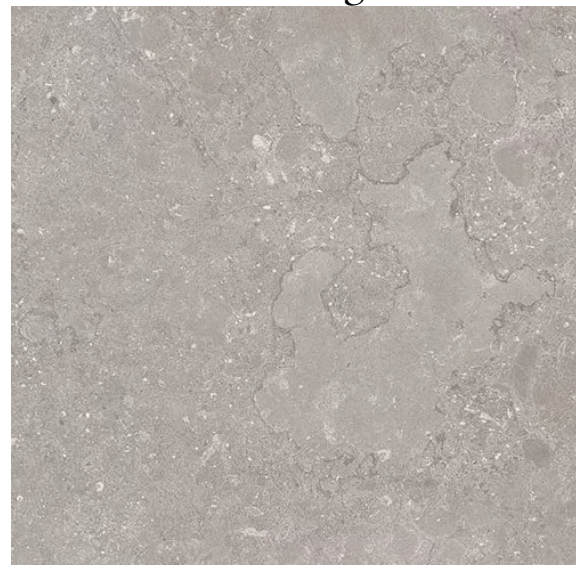

ESTAMBUL

Featuring white tones with subtle light grey variations, our Estambul collection creates a modern and sophisticated look.

FORMATS & COVERAGE

Square	1200mm x 1200mm x 10mm - Antislip available* 1000mm x 1000mm x 10mm / 20mm
Rectangle	500mm x 1000mm x 10mm / 20mm 600mm x 1200mm x 10mm - Antislip available*
Multi Step	330mm x 1200mm x 14mm
Alcorque	1000mm Ø
Pool Grid	800mm x 200mm
Pool Grid (C)	200mm x 200mm
Skirting Tile	80mm x 600mm 100mm x 1000mm

*Antislip version suitable for exteriors when laid on a concrete base

Etna Beige

Etna Crema

Etna Gris

Etna Perla

Accessories available for Etna

Skirting Tile

Multistep