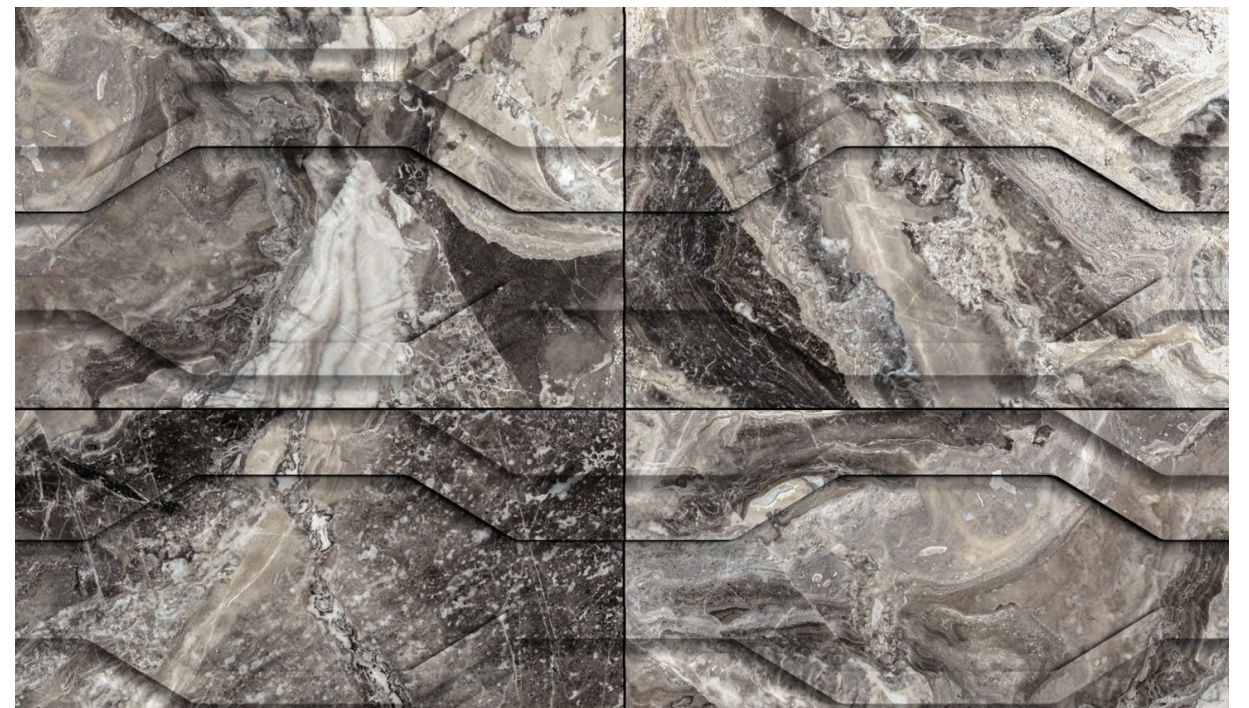

FORMATS & COVERAGE

Format	20mm x 600mm x 600mm
Unit Sold	
Coverage	

AVAILABLE IN OTHER COLOURS - REFER TO LAST PAGE