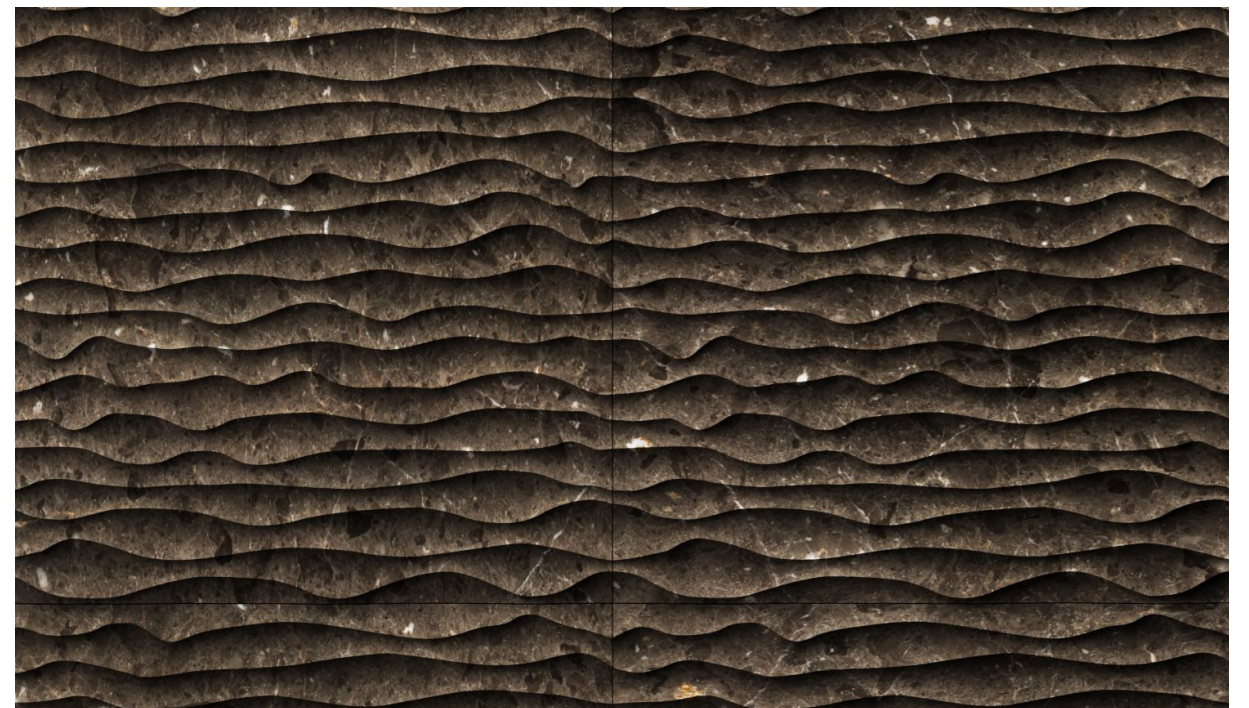

AVAILABLE IN OTHER COLOURS - REFER TO LAST PAGE

HEXAGONE

There are moments we retire into our own shell and imagine a calm moment.

In some spaces, the existence of edges and corners make us feel calm. The characteristic pattern of Hexagone identifies with the areas that make you be yourself.

FORMATS & COVERAGE

Format	20mm x 600mm x 600mm
Unit Sold	
Coverage	

AVAILABLE IN OTHER COLOURS - REFER TO LAST PAGE

COCOON

The natural stone pattern is inspired by the cocoons knitted by silk beetles.

When the time comes, the Cocoon pattern flaps its wings with the excitement of turning into butterfly, and takes you out of your space, flying you over the place you want to be.